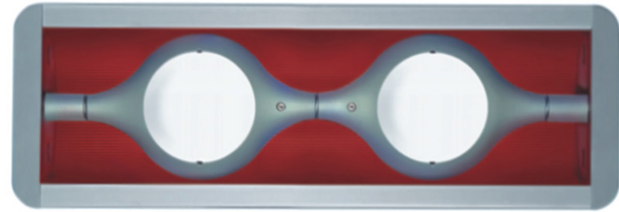

SPACE RECESSED

D96001

PROJECT	_____
TYPE	_____
NOTES	_____
QUANTITY	_____
DATE	_____

GENERAL

Series: Space
Brand: Milan
Division: Design
Mounting Type: Recessed
Mounting Location: Ceiling
Subcategory: Downlight

PHYSICAL

Shape: Rectangle
Length (mm): 445
Length (in): 17 1/2
Width (mm): 150
Width (in): 6
Height (mm): 89
Height (in): 3 1/2
Light Distribution: Direct
Weight (kg): 3.2
Weight (lbs): 7
Diffuser: Glass - Sold Separately
Fixture Finish: Metallic Gray
Fixture Material: Metal

ELECTRICAL

Number of Lamps: 2
Lamp Type: LED Retrofit
Lamp Shape: MR16
Bulb Included: Bulb Not Included
Total Output Wattage (W): 10
Max. Wattage Per Lamp (W): 5
Lamp Base: GU10

LED

OPTICAL

RATINGS AND CERTIFICATIONS

Certified By: CSA Certified to UL and CSA Standards
IP rating: IP20

150mm 6"